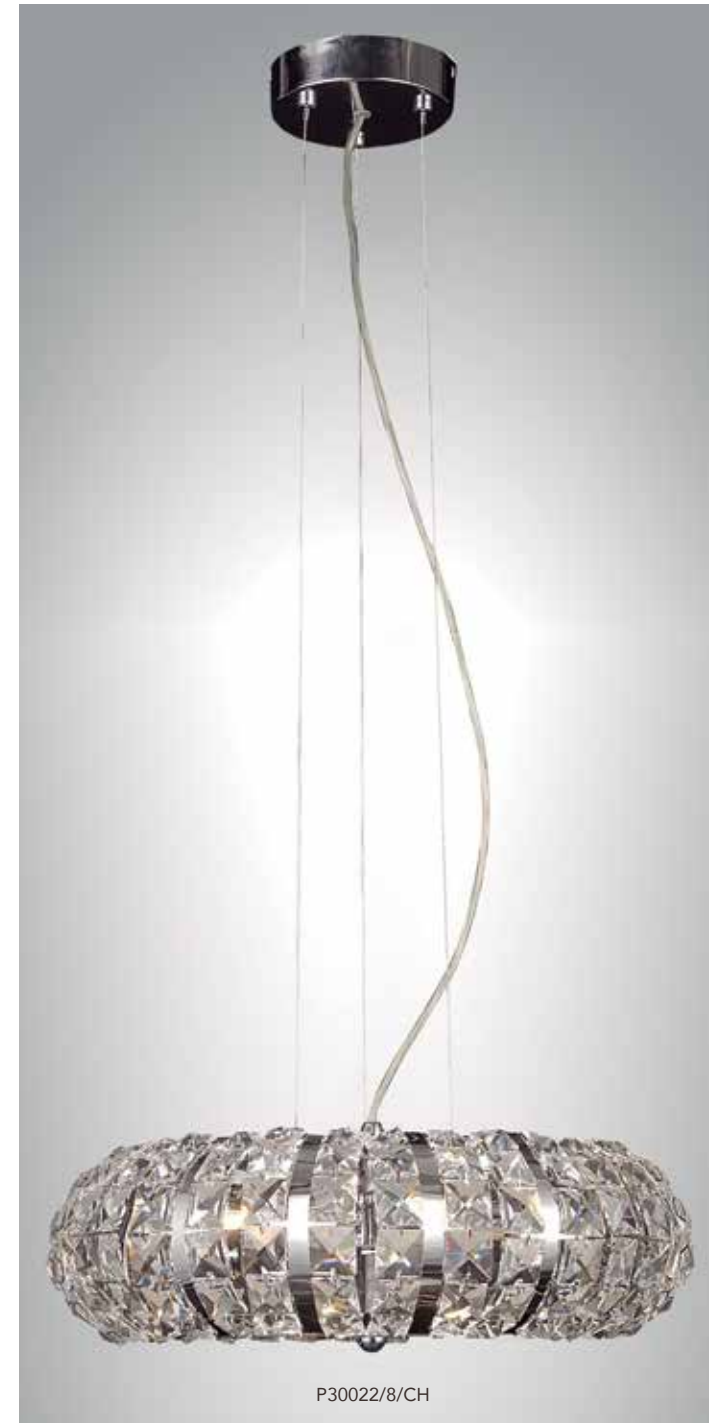

The crystal enhancements on our eternity collection casts prismatic waves of brilliance while providing ample light below

P30022/8/CH

8 Light Pendant
P30022/8/CH

Chrome
D: 18.125" Adjustable H: 6.75" - 54"
(8) G9 Base: 40W
Adjustable Cables
Weight: 11.02lbs