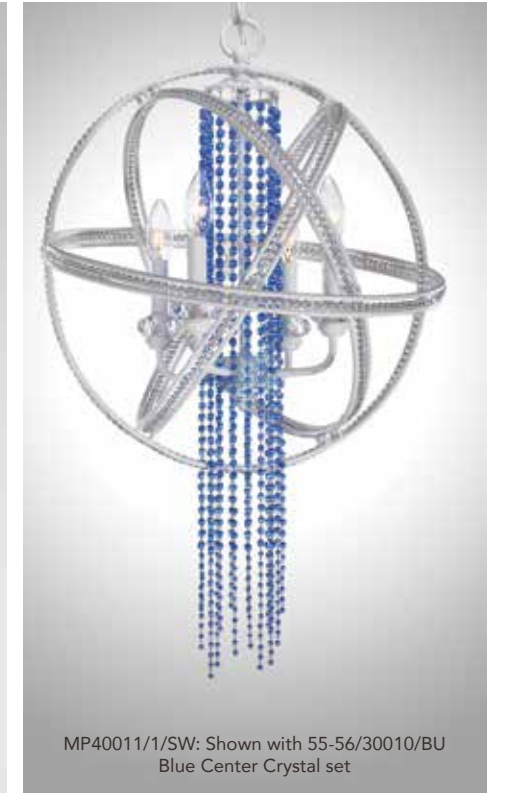

Combining traditional design elements with the modern styling of asymmetrical rings and a cascading fall of crystals, the Cascade series is a playful yet sophisticated design accent. Both the dynamic frame and wispy tendrils of crystals create the illusion of movement, and cut crystal details throughout the fixture catch the light to bring the entire piece to life.

6 Light Pendant
P30012/6/SW
Satin White
D: 22" H: 32.625"
(6) Candelabra Base: 60W
Chain Included: 8' Satin White
Featuring: Multiple Crystal Color Options
Weight: 16.27lbs

4 Light Pendant
P30011/4/SW
Satin White
D: 18.125" H: 29.125"
(4) Candelabra Base: 60W
Chain Included: 8' Satin White
Featuring: Multiple Crystal Color Options
Weight: 13.05lbs

Mini-Pendant
MP40011/1/SW
Satin White
D: 9.25" H: 15.375"
(1) Medium Base: 60W
Chain Included: 8' Satin White
Featuring: Multiple Crystal Color Options
Weight: 4.43lbs

P30011/4/SW:
Must Choose Crystal Option During Order.
55-55/30011/CL Clear Center Crystals
55-57/30011/PK Pink Center Crystals
55-56/30011/BU Blue Center Crystals
55-58/30011/LD Lavendar Center Crystals

MP40011/1/SW:
Must Choose Crystal Option During Order.
55-55/30010/CL Clear Center Crystals
55-57/30010/PK Pink Center Crystals
55-56/30010/BU Blue Center Crystals
55-58/30010/LD Lavendar Center Crystals