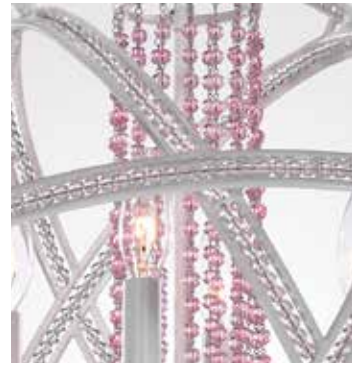

Combining traditional design elements with the modern styling of asymmetrical rings and a cascading fall of crystals, the Cascade series is a playful yet sophisticated design accent. Both the dynamic frame and wispy tendrils of crystals create the illusion of movement, and cut crystal details throughout the fixture catch the light to bring the entire piece to life.

55-57/30012/PK Pink Center Crystal Set
P30012/6/SW: Must Choose Crystal Option During Order.