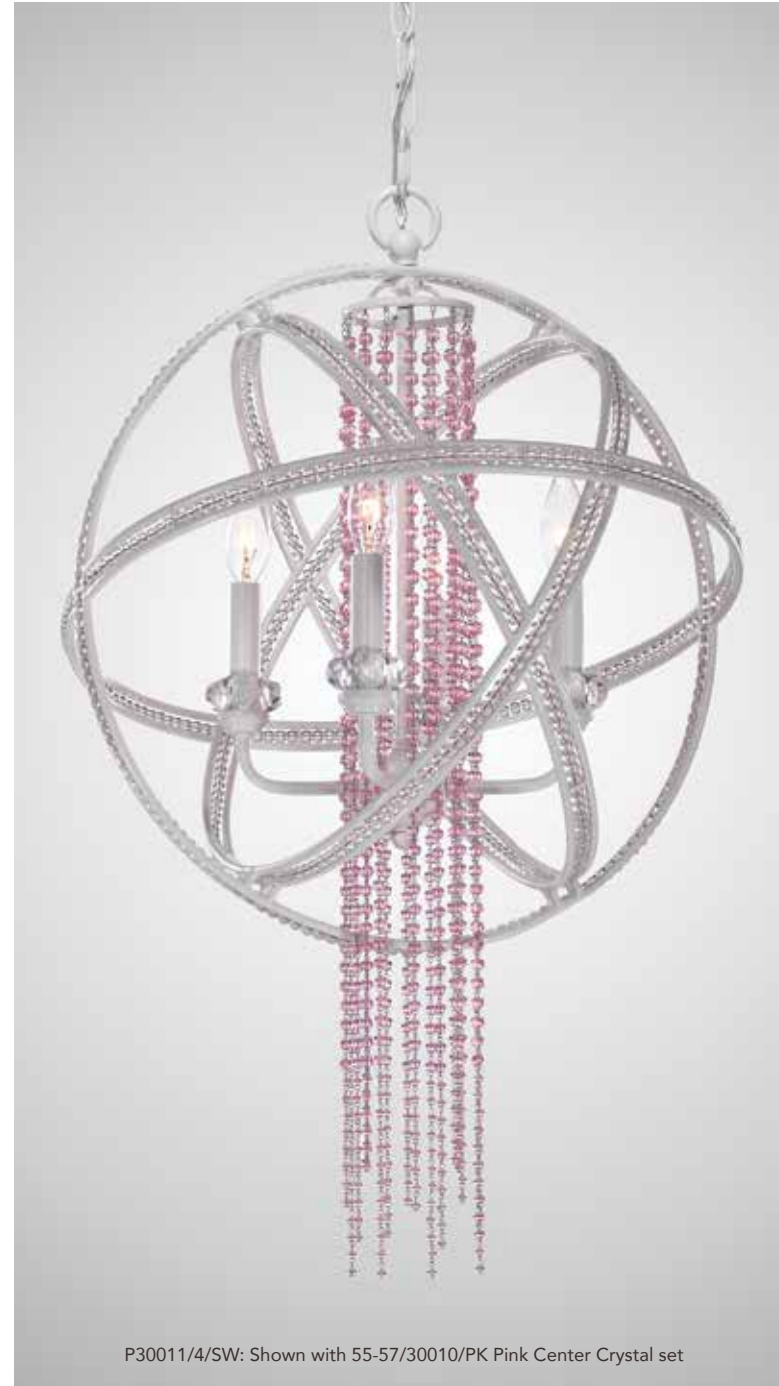

WS70009/1/CP-V

Mount up or down

WS70009/1/SL

Mount up or down

Wall Sconce
 WS70009/1/CP-V
 Copper
W: 4.375" **H:** 11" **Ext:** 4.375"
 (1) G9 Base: 40W (Included)
Featuring: Reversible Mounting
Weight: 3.62lbs

Wall Sconce
 WS70009/1/SL
 Silver leaf
W: 4.375" **H:** 11" **Ext:** 4.375"
 (1) G9 Base: 40W (Included)
Featuring: Reversible Mounting
Weight: 3.62lbs

The Una Collection is an observation of the union of form and light. A harmonious connection in the simplest form, angle cut crystals lend movement and direction as each ring encircles the other. The Latin word Una meaning "in one, together." Finished in polished nickel.

Combining traditional design elements with the modern styling of asymmetrical rings and a cascading fall of crystals, the Cascade series is a playful yet sophisticated design accent. Both the dynamic frame and wispy tendrils of crystals create the illusion of movement, and cut crystal details throughout the fixture catch the light to bring the entire piece to life.

P30012/6/SW: Shown with 55-55/30012/CL Clear Center Crystal set

6 Light Pendant
 P30012/6/SW
 Satin White
 D: 22" H: 32.625"
 (6) Candelabra Base: 60W
Chain Included: 8' Satin White
Featuring: Multiple Crystal Color Options
Weight: 16.27lbs