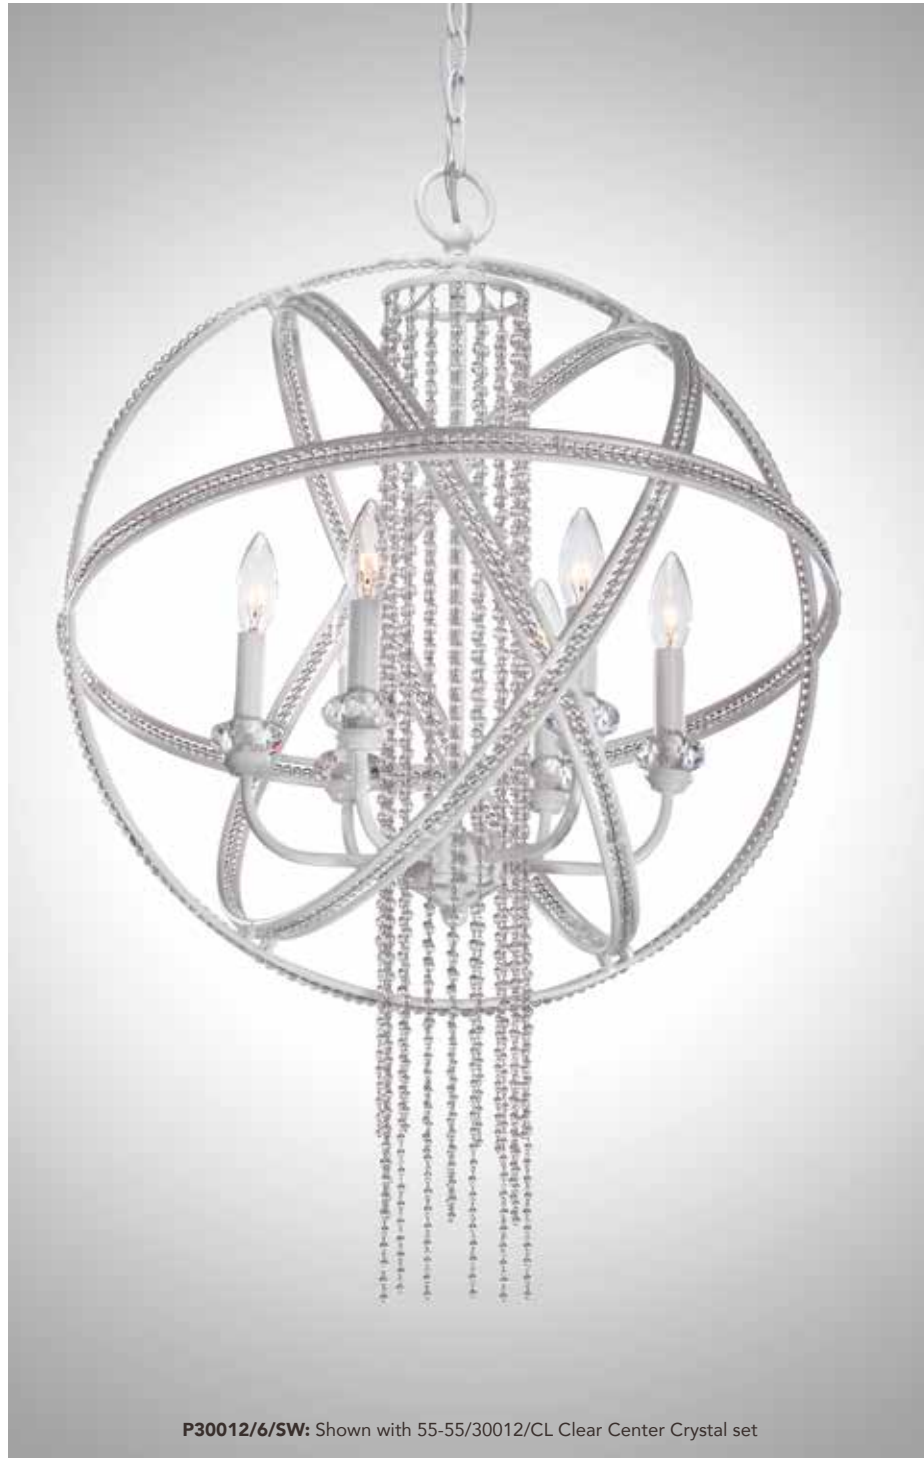

P30012/6/SW: Shown with 55-55/30012/CL Clear Center Crystal set

6 Light Pendant
P30012/6/SW
Satin White
D: 22" H: 32.625"
(6) Candelabra Base: 60W
Chain Included: 8' Satin White
Featuring: Multiple Crystal Color Options
Weight: 16.27lbs