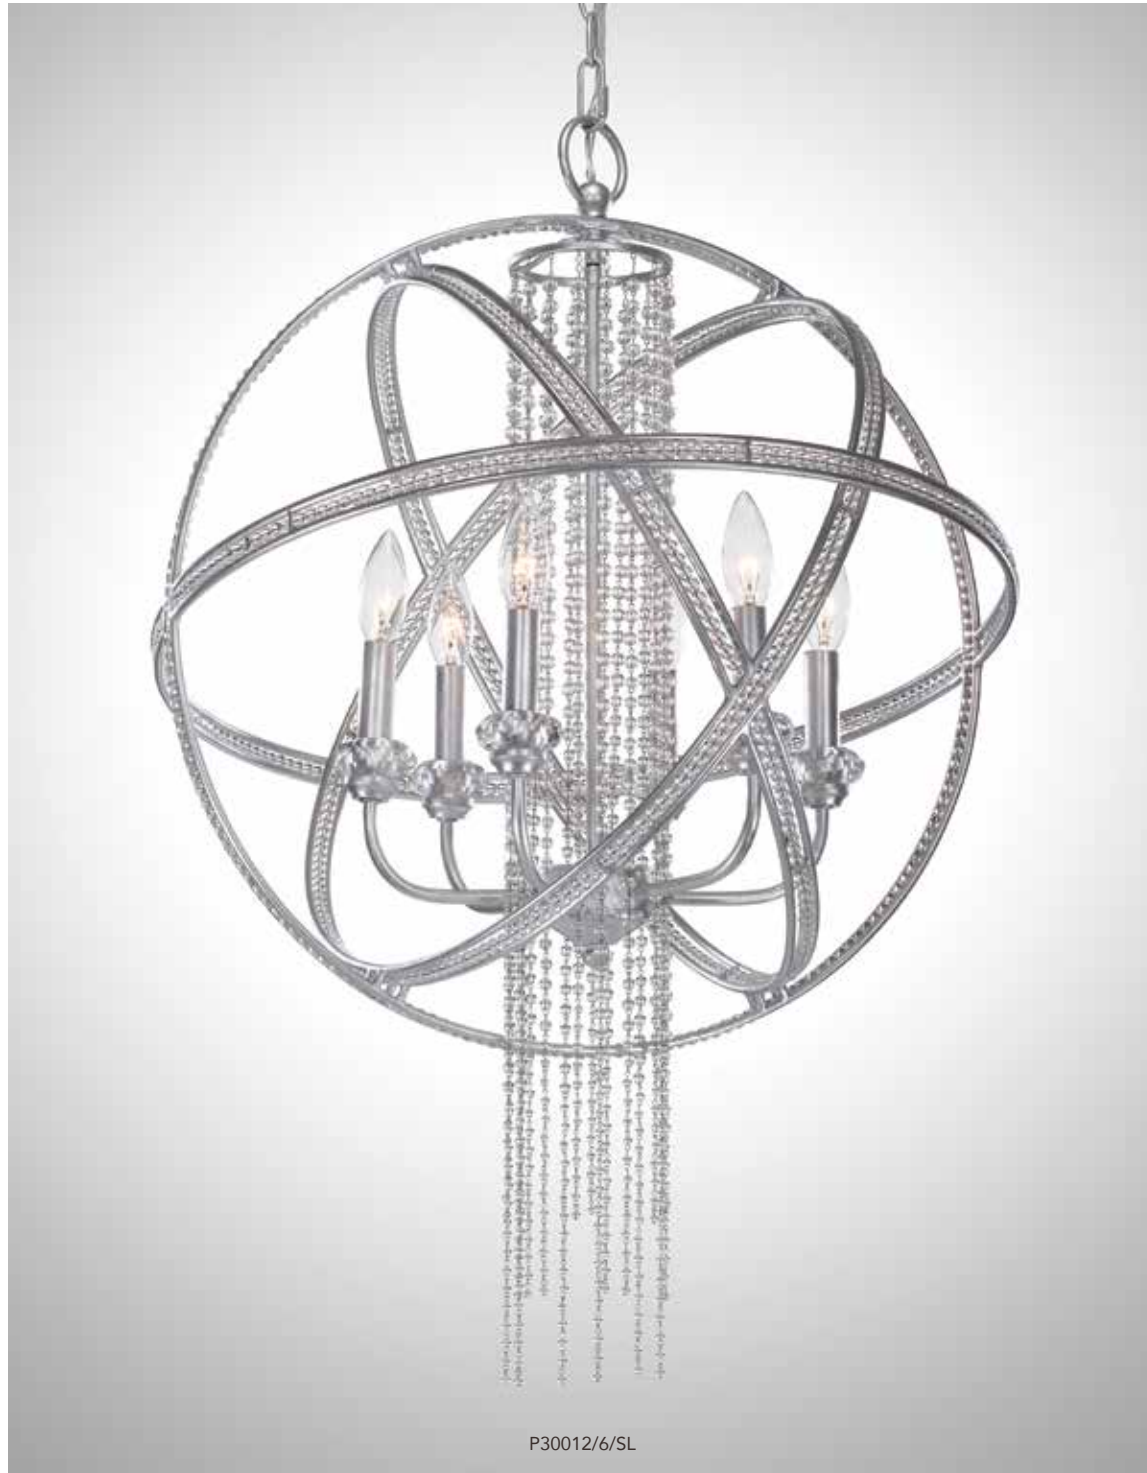

P30012/6/SL

6 Light Pendant
P30012/6/SL
Silver Leaf
D: 22" H: 32.625"
(6) Candelabra Base: 60W
Chain Included: 8' Silver Leaf
Weight: 16.27lbs