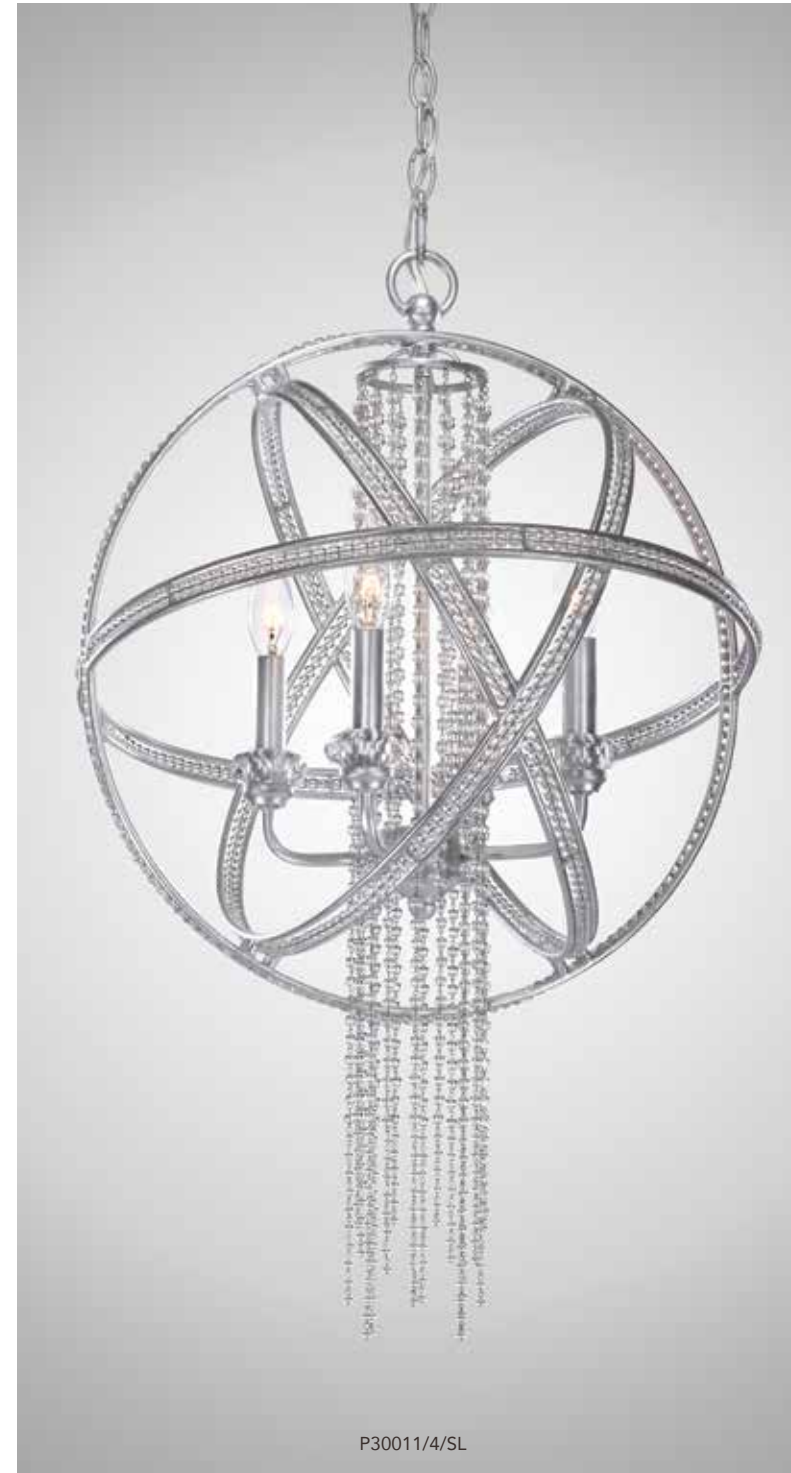

4 Light Pendant
P30011/4/SL-B
Silver Leaf Burnished
D: 18.125" H: 29.125"
(4) Candelabra Base: 60W
Chain Included: 8' Silver Leaf Burnished
Weight: 13.05lbs

P30011/4/SL

4 Light Pendant
P30011/4/SL
Silver Leaf
D: 18.125" H: 29.125"
(4) Candelabra Base: 60W
Chain Included: 8' Silver Leaf
Weight: 13.05lbs