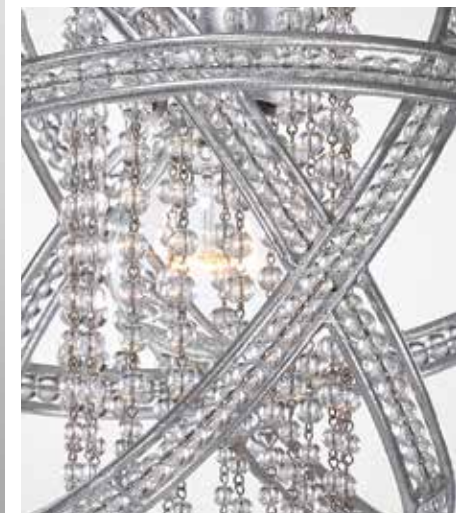

Mini-Pendant
MP40011/1/SL
Silver Leaf
D: 9.25" H: 15.375"
(1) Medium Base: 60W
Chain Included: 8' Silver Leaf
Weight: 4.43lbs