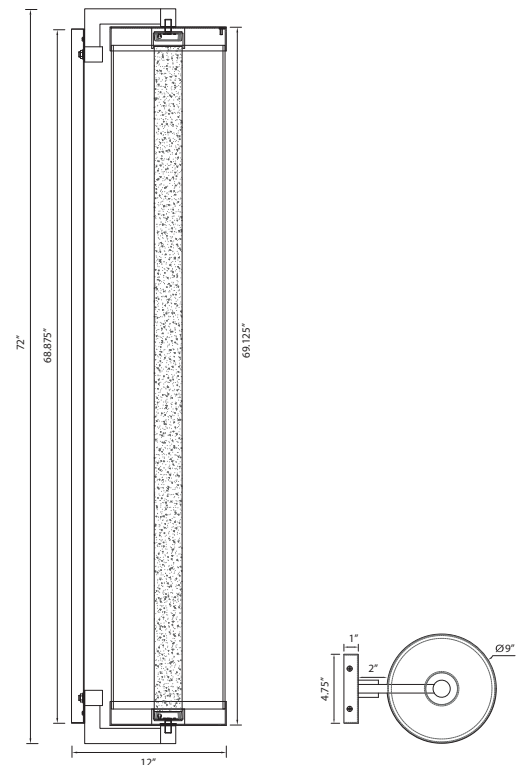

DATE		PROJECT
LOCATION		
TYPE		

CLARO - EW11117/LED-72R/MBK

DESCRIPTION

The Claro is a modern 72" 4-Light exterior cylindrical round glass incased crystal wall sconce. Crystal clear fire polished acrylic round crystal. Refined metal details with our marine grade matte black finish. Equipped with a 3 way switch to showcase the crystal or glass on only or both on together, with our powerful LED technology and 5CCT 2700K, 3000K, 3500K, 4000K, 5000K. Available in 2 shapes and 5 sizes.

SHAPES

EW11105/LED-72S/MBK
Matte Black
Rectangular/Square

EW11117/LED-72R/MBK
Matte Black
Cylindrical/Round

Front

Angle

Side

IMAGES

SPECIFICATION DATA

DETAILS

FINISH	Matte Black
GLASS	Tempered Clear Glass
CRYSTAL	Fire Polished Coated Clear
LAMPING	Integrated LED
WATTAGE	80W
INITIAL LUMENS	8,000 lm
KELVIN	5CCT-2700K 3000K 3500K 4000K 5000K
CRI	90
VOLTAGE	120V
DIMMABLE	100% - 10%. ELV/Triac (not included)
LED RATED LIFE	50,000 hrs
WEIGHT	74 lbs
LOCATION	Outdoor, Wet Location
WARRANTY	5 Year LED, 5 Finish
MATERIALS	Aluminum, Glass, Acrylic
MARINE GRADE	Yes

MEASUREMENTS

OVERALL	W-9" x H-72" x E-12"
CANOPY	W-4.75" x H-68.875" x E-1"
EXTENTION	12"

COMMENTS & NOTES