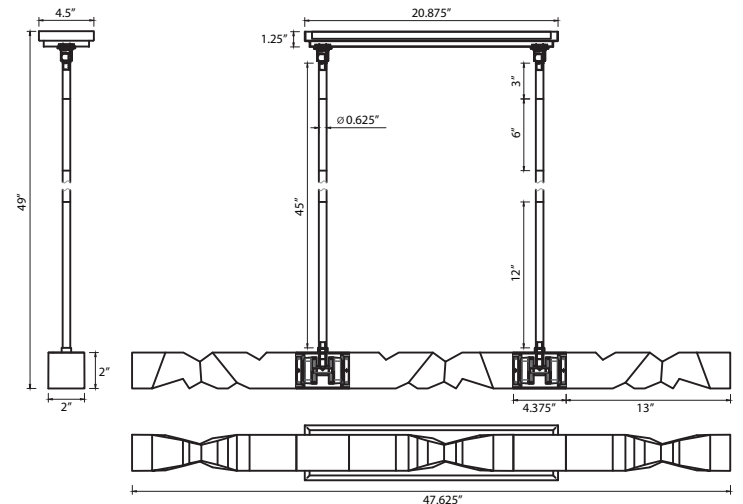

DATE		PROJECT
LOCATION		
TYPE		

MAMADIM- PL11346/LED-49/2x2/MW

DESCRIPTION

The Mamadim LED 48" 4-light hand formed and polished heavy gauge 2" x 2" linear crystal pendant, polished deep edges and slants with each side unique. Refined metal details with our chic matte white finish. Slope ceiling equipped and integrated easy to replaceable LED with 3CCT 3000K, 3500K and 4000K.

FINISHES

PL11345/LED-49/2x2/AGB
Aged Brass

PL11346/LED-49/2x2/MW
Matte White

PL11347/LED-49/2x2/PN
Polished Nickel

PL11348/LED-49/2x2/SBB
Satin Brushed Black

SPECIFICATION DATA

DETAILS

FINISH	Chic Matte White
CRYSTAL	K9, Heavy Gauge Carved 2x2
LAMPING	Integrated LED Replaceable
WATTAGE	24W
INITIAL LUMENS	2,400 lm
KELVIN	3CCT - 3000K 3500K 4000K
CRI	90
VOLTAGE	120V
DIMMABLE	100% - 10%, ELV/Triac (not included)
LED RATED LIFE	50,000 hrs
SUSPENSION	Metal Stems
STEM DETAILS	45" Max 3x12" 1x6" 1x3" (2 sets)
WIRE DETAILS	144", Clear SVT Cable
WEIGHT	42 lbs
LOCATION	Indoor, Dry Location
SLOPE CEILING	Yes Included
WARRANTY	5 Year LED, 1 Year Fixture
MATERIALS	Steel, Crystal

MEASUREMENTS

OVERALL	L-47.625" x W-4.5" x OAH-49"
CRYSTALS	L-13" x W-2" x H-2"
CANOPY	L-20.875" x W-4.5" x H-1.25"
MAXIMUM HANG	49"
MINIMUM HANG	7"
PENDANT ONLY	L-47.625" x W-2" x H-2"

COMMENTS & NOTES